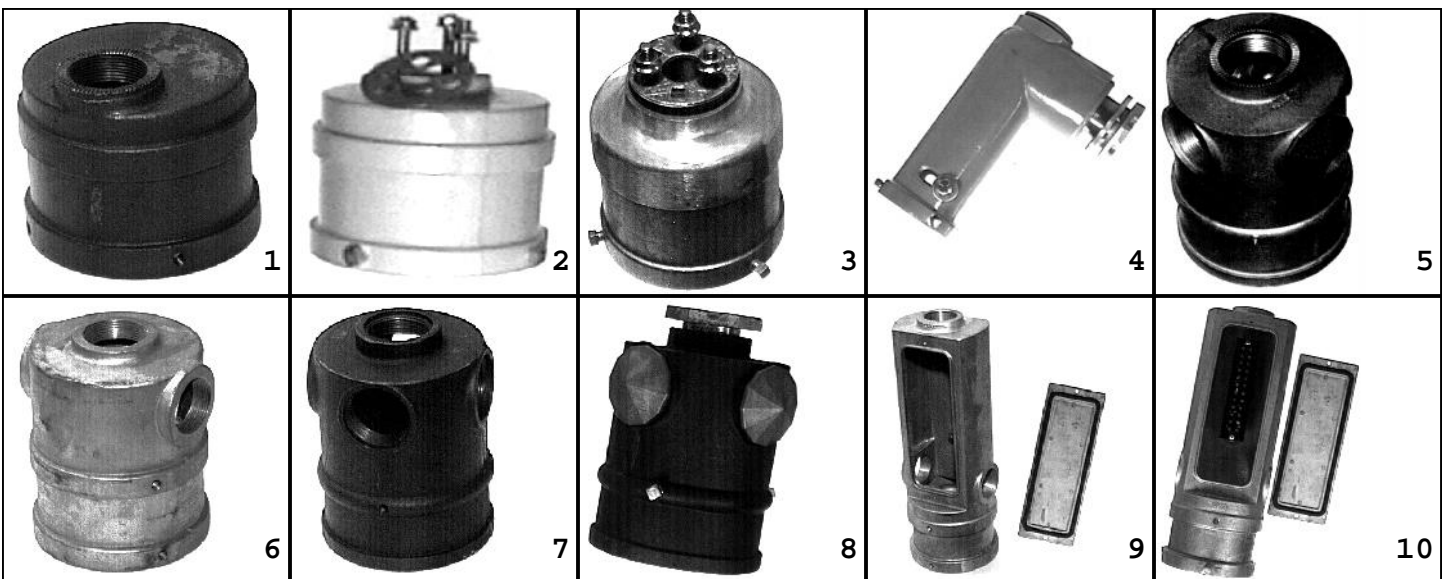

Traffic Parts,

Component parts for
POST TOP

Pic# P/N Description:

1	3021	POST TOP ADAPTER, 1W, IRON	SERRATED, OFFSET, 4SS	P4
1	3022	POST TOP ADAPTER, 1W, ALUM	SERRATED, OFFSET, 4SS	P4
1	2930	POST TOP ADAPTER, 1W, BRNZ	SERRATED, OFFSET, 4SS	P4
1	3023	POST TOP ADAPTER, 1W, BRNZ	SERRATED, OFFSET, 8SS	P4
2	1285	POST TOP ADAPTER, 1W, ALUM	TRISTUD, 4" POLE, YEL	
3	6114	POST TOP ADAPTER, 1W, ALUM	TRISTUD, 3" POLE	P4
4	2855	POST TOP ADAPTER, 1W, ALUM	THREADED, 2" POLE	P4
	2853	POST TOP ADAPTER, 1W, ALUM	TRISTUD, 2" POLE	P4
5	3024	POST TOP ADAPTER, 2W, IRON	SERRATED TOP	P4
5	2583	POST TOP ADAPTER, 2W, ALUM	SERRATED TOP	P4
6	3025	POST TOP ADAPTER, 2W, BRNZ	PLAIN TOP	P4
7	2995	POST TOP ADAPTER, 4W, IRON	SERRATED TOP, 3SS	P4
7	2582	POST TOP ADAPTER, 4W, ALUM	SERRATED TOP, 3SS	P4
7	3026	POST TOP ADAPTER, 4W, BRNZ	SERRATED TOP, 3SS	P4
8	3174	POST TOP ASSY, 1W, IRON	FOUR PORTS, YELLOW	
8	5120	POST TOP ASSY, 1W, ALUM	FOUR PORTS, SPEC COLOR	
9	3176	TERM COMP, PT2W, VERT, IRON	W/DOOR	P4
9	3177	TERM COMP, PT2W, VERT, ALUM	W/DOOR	P4
9	3175	TERM COMP, PT2W, VERT, BRNZ	W/DOOR	P4
10	3018	TERM COMP ASSY, PT2W, IRON	DOOR, 12PBLK, SPEC COLOR	
10	2547	TERM COMP ASSY, PT2W, ALUM	DOOR, 12PBLK, SPEC COLOR	
10	3019	TERM COMP ASSY, PT2W, BRNZ	DOOR, 12PBLK, SPEC COLOR	

800.345.6329

111

www.trafficparts.com

©Traffic Parts, Inc.