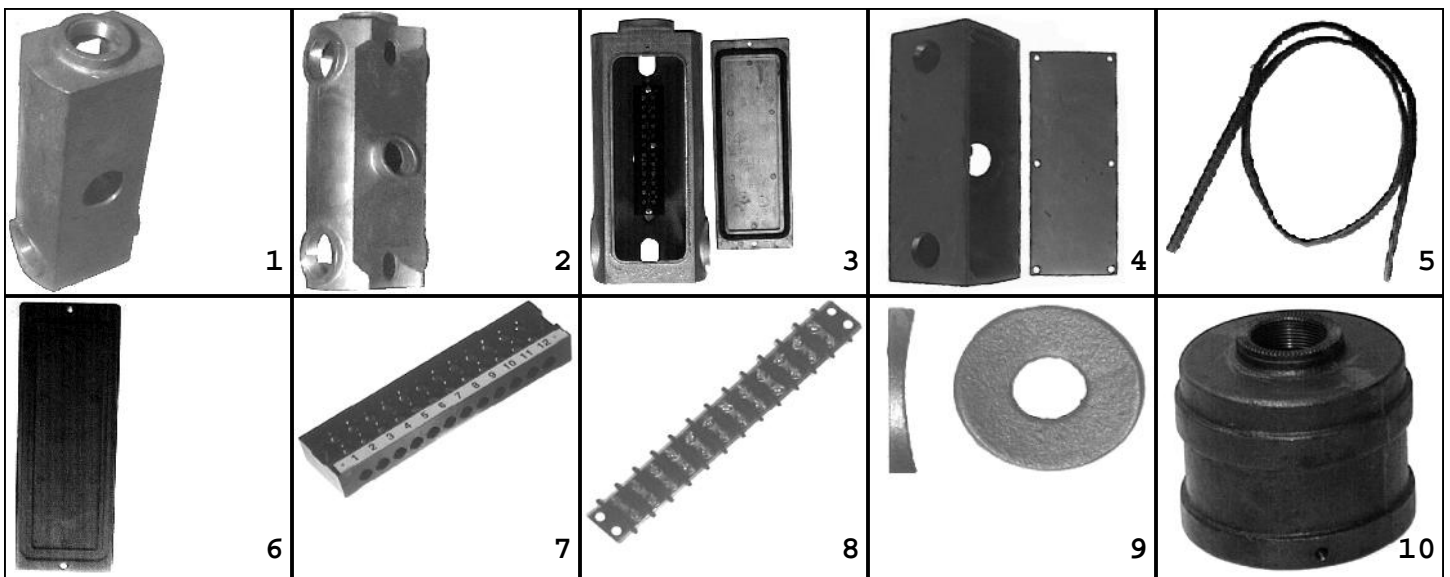

# Traffic Parts,

Component parts for  
**SIDE OF POLE**

## Pic# P/N Description:

1	7012	TERM COMP, SOP, 2W, BRONZ	FLT BK, W/2"HOLE, W/DOOR	P4
2	3122	TERM COMP, SOP, 2W, 5PORT, AL	CURV BACK, CABLE GUIDE	P4
3	3030	TERM COMP ASY, SOP, 2W, IRON	CURV BK, CBL GUIDE, 12PBLK	
3	2587	TERM COMP ASY, SOP, 2W, ALUM	CURV BK, CBL GUIDE, 12PBLK	
3	3029	TERM COMP ASY, SOP, 2W, BRNZ	CURV BK, CBL GUIDE, 12PBLK	
4	6707	TERMINAL BOX, AL, W/COVER	14", FOR HORIZ MOUNT 2XP4	
5	3181	TERM COMPARTMENT GASKET		
6	3182	TERM COMPARTMENT DOOR, AL	VERTICAL	P2
7	2354	TERMINAL BLOCK, 12POSITION	PRESS TYPE, 55A, 300V	
8	7144	TERMINAL BLOCK, 12POSITION	BARRIER, 30A, 600V, 9/16 C/C	
9	5994	WASHER, ROUND, CURVED, BRONZ	1.5" OD X 9/16 ID	

## Component parts for POST TOP

10	3020	POST TOP ADAPTER, 1W, IRON	SERRATED, CTR MT, 4SS	P4
10	3759	POST TOP ADAPTER, 1W, ALUM	SERRATED, CTR MT, 4SS	P4
10	1093	POST TOP ADAPTER, 1W, BRNZ	SERRATED, CTR MT, 4SS	P4