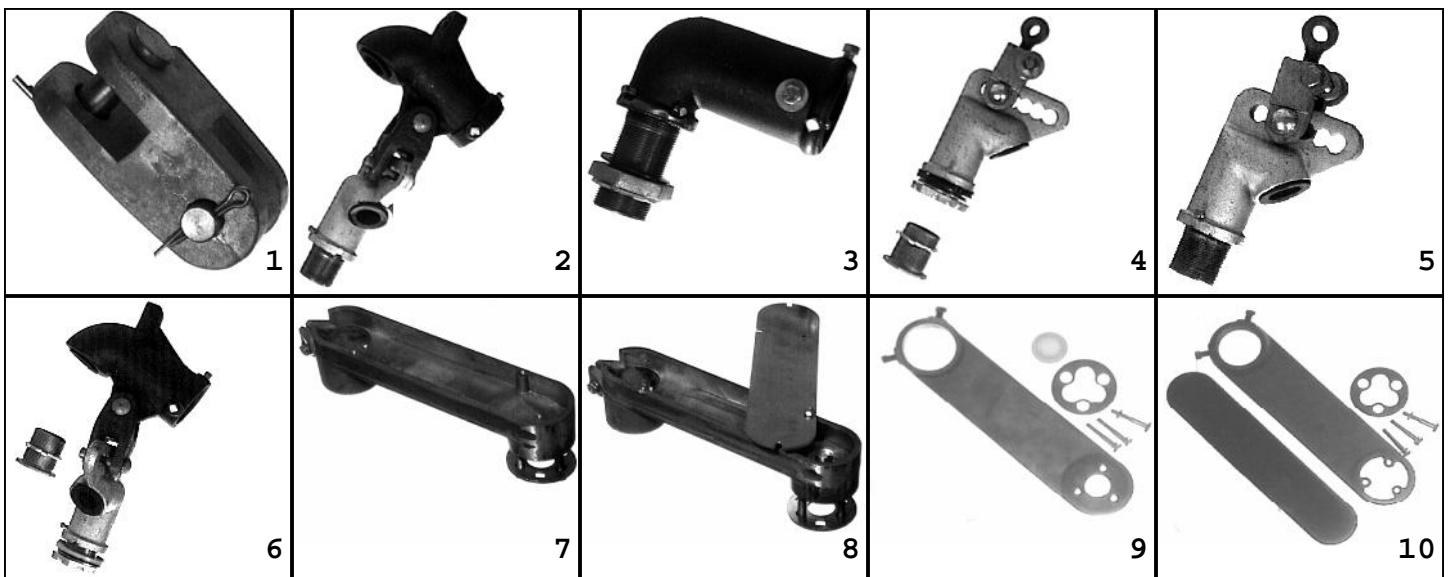

Traffic Parts,

Component parts for MAST ARM

Pic# P/N Description:

1	5193	CLEVIS HANGER, IRON	3/4"X3/4", W/PINS, SPC COLR
1	5117	CLEVIS HANGER, AL	3/4"X3/4", W/PINS P2
1	5119	CLEVIS HANGER, AL	1/2"X1/2", W/PINS P2
2	3715	MAST ARM MOUNT ASSY, IRON	1W, END MOUNT, W/O CLSRS
3	3000	MAST ARM MOUNT ASSY, IRON	ELBOW PLUMB, TX SPEC, YEL
4	4137	MAST ARM MOUNT ASSY, IRON	1W, MID MOUNT, W/CLOSURE
5	4138	MAST ARM MOUNT ASSY, IRON	1W, MID MOUNT, W/O CLSRS
6	4136	MAST ARM MOUNT ASSY, IRON	1W, END MOUNT, W/CLOSURE

Component parts for EZBRAC

7	6076	ARM ASSY, 9", SLIP, TRISTUD	CLOSED END, PLTHDW, 2SS P3
7	6077	ARM ASSY, 9", SLIP, TRISTUD	FOR 1" CGB, PLTHDW, 2SS P3
7	6078	ARM ASSY, 9", SLIP, TRISTUD	FOR 3/4" CGB, PLTHDW, 2SS P3
7	5237	ARM ASSY, 9", SLIP, TRISTUD	CLOSED END, PLTHDW, YEL
7	5238	ARM ASSY, 9", SLIP, TRISTUD	FOR 3/4" CGB, PLTHDW, YEL
7	5239	ARM ASSY, 9", SLIP, TRISTUD	FOR 1" CGB, PLTHDW, YEL
8	6079	ARM ASSY, 9", SLIP, TRISTUD	W/HOLE+CVR, PLTHDW, 2SS P3
8	5619	ARM ASSY, 9", SLIP, TRISTUD	W/HOLE+COVER, PLTHDW P3
9	7642	ARM ASSY, 9", SLIP, TRIBOLT	FOR 3/4" CGB, PLTHDW, 2SS P3
10	7643	ARM ASSY, 9", SLIP, TRIBOLT	W/HOLE+CVR, PLTHDW, 2SS P3

800.345.6329

114

www.trafficparts.com

©Traffic Parts, Inc.

Traffic Parts,

Component parts for

EZBRAC

Pic# P/N Description: