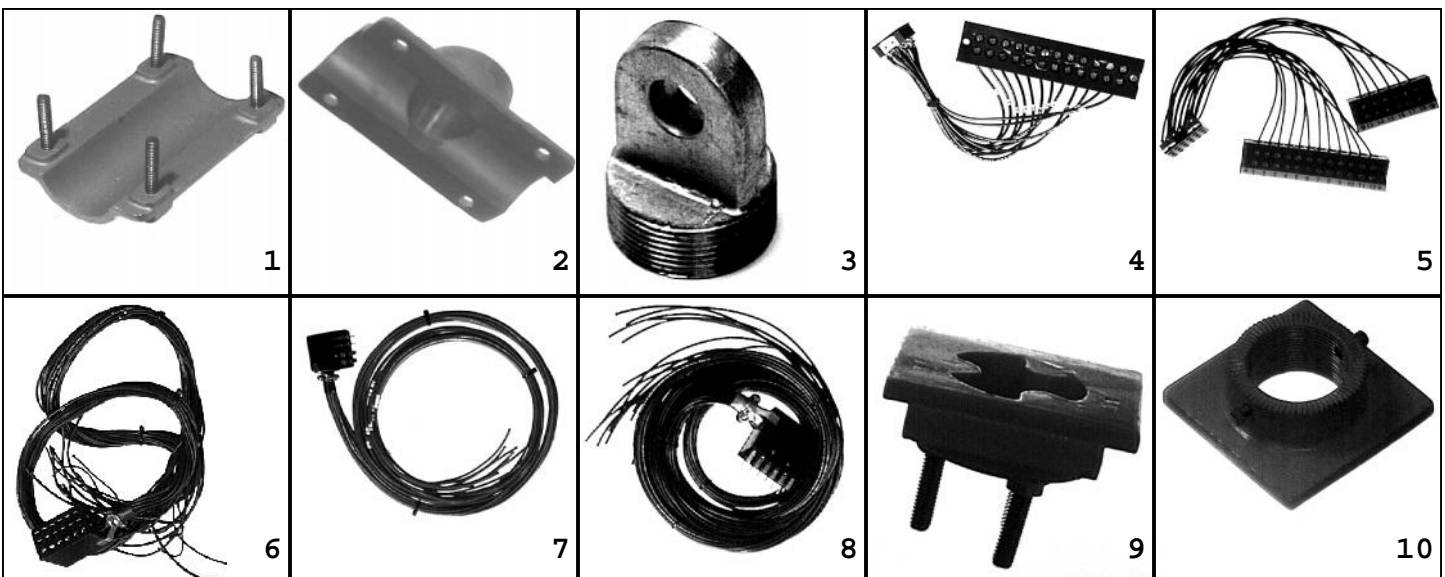

800.345.6329

116

www.trafficparts.com

©Traffic Parts, Inc.

Traffic Parts,

Component parts for

EZBRAC

Pic# P/N Description:

1	6320	EZ BRAC TUBE SADDLE,4STUD	FOUR STUD,SS	P2
2	6339	EZ BRAC TUBE SADDLE,UBOLT	1.5"FNPSL,2SS	P2

Component parts for DISCONN HGRS

3	111	BALANCE ADAPTER,AL	1.5"MNPS	P2
3	1533	BALANCE ADAPTER,AL,SSBUSH	1.5"MNPS	P2
4	3303	DISCONNECT BLOCK ASSEMBLY	12 POSITION,FEMALE SOCKET	
	3302	DISCONNECT BLOCK ASSEMBLY	12 POSITION,MALE SOCKET	
5	3305	DISCONNECT BLOCK ASSEMBLY	18 POSITION,FEMALE SOCKET	
	3304	DISCONNECT BLOCK ASSEMBLY	18 POSITION,MALE SOCKET	
	1535	DISCONNECT HARNESS,12CKT	FEMALE CONN,4' LONG	
	5582	DISCONNECT HARNESS,12CKT	FEMALE CONN,SPEC LENGTH	
6	1610	DISCONNECT HARNESS,18CKT	FEMALE CONN,4' LONG	
6	5584	DISCONNECT HARNESS,18CKT	FEMALE CONN,SPEC LENGTH	
7	1536	DISCONNECT HARNESS,12CKT	MALE CONN,4' LONG	
7	5581	DISCONNECT HARNESS,12CKT	MALE CONN,SPEC LENGTH	
8	1534	DISCONNECT HARNESS,18CKT	MALE CONN,4' LONG	
8	5583	DISCONNECT HARNESS,18CKT	MALE CONN,SPEC LENGTH	
9	1492	DISCONNECT HUBPLATE ASSY	TRISTUD,3 9/16X3 9/16	P2
10	2337	DISCONNECT HUBPLATE ASSY	1.5"FNPSL,3 9/16X3 9/16	P2