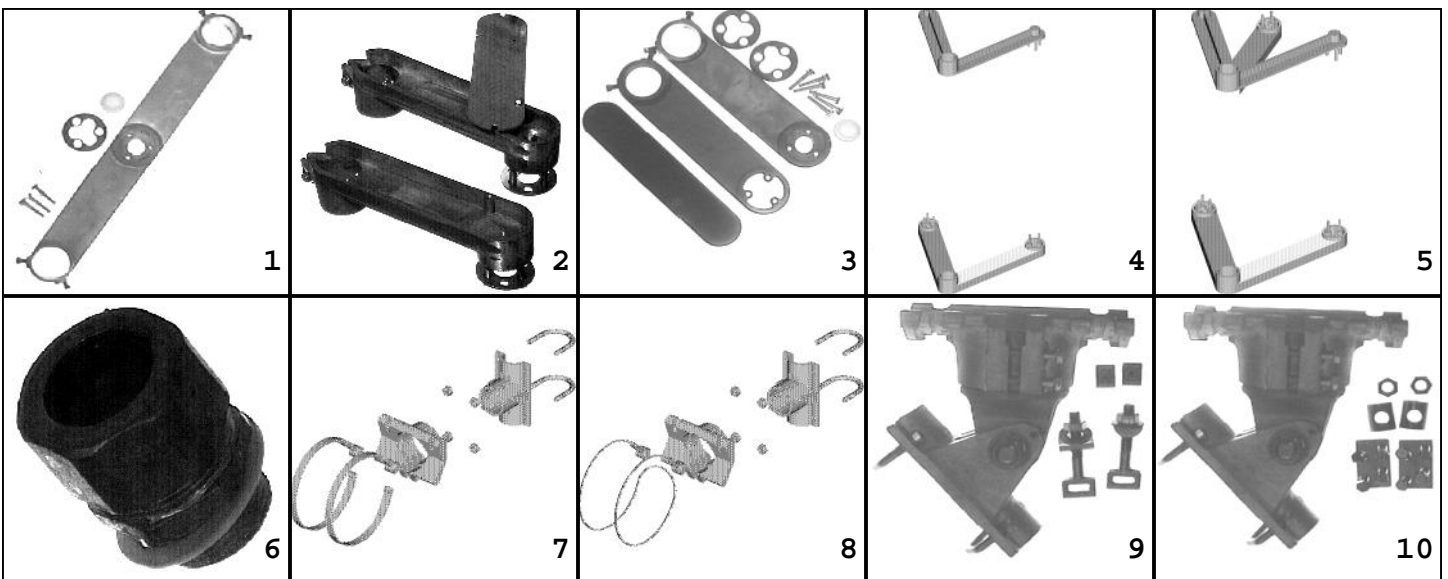

Traffic Parts,

Component parts for

EZBRAC

Pic# P/N Description:

1	7644	ARM ASSY,BOX,SLIP,TRIBOLT	FOR 3/4"CGB,PLTHDW,4SS P4
2	7573	ARM KIT,9",VERT,TRISTUD	PLTHDW,SPC CLR
2	7574	ARM KIT,9",VERT,TRISTUD	SS HW,SPC CLR
3	7649	ARM KIT,9",VERT,TRIBOLT	PLTHDW,SPC CLR
3	7650	ARM KIT,9",VERT,TRIBOLT	SS HW,SPC CLR
4	2057	MAST ARM MOUNT,ARM KIT	STD HEAD,2W 2XP4
5	2055	MAST ARM MOUNT,ARM KIT	STD HEAD,DOGHOUSE 2XP4
6	5159	CGB,METAL,3/4" THREAD	5/8"-3/4" CABLE
6	5200	CGB,METAL,3/4" THREAD	1/2"-5/8" CABLE
6	6043	CGB,METAL,1" THREAD	1/2"-5/8" CABLE
6	2705	CGB,METAL,1" THREAD	5/8"-3/4" CABLE
6	7535	CGB,NYLON,3/4" THREAD,BLK	1/2-5/8" CABLE
6	7536	CGB,NYLON,1" THREAD,BLK	5/8-3/4" CABLE
7	7388	EZ BRAC CLMP KIT,STANDARD	5/8"BAND RDY(NO BANDS) P4
7	5311	EZ BRAC CLMP KIT,STANDARD	5/8"X29" BAND P4
7	5620	EZ BRAC CLMP KIT,STANDARD	5/8"X36" BAND P4
7	5621	EZ BRAC CLMP KIT,STANDARD	5/8"X42" BAND P4
7	5622	EZ BRAC CLMP KIT,STANDARD	5/8"X48" BAND P4
7	5623	EZ BRAC CLMP KIT,STANDARD	5/8"X56" BAND P4
8	7390	EZ BRAC CLMP KIT,STANDARD	3/16"CBL RDY(NO CABLES) P4
8	5312	EZ BRAC CLMP KIT,STANDARD	3/16"X66" CABLE P4
8	5624	EZ BRAC CLMP KIT,STANDARD	3/16"X84" CABLE P4
8	7272	EZ BRAC CLMP KIT,STANDARD	3/16"X98" CABLE P4
8	7173	EZ BRAC CLMP KIT,STANDARD	3/16"X120"CABLE P4
9	7389	EZ BRAC CLMP KIT,SWIVEL	5/8"BAND RDY(NO BANDS) P4
10	7391	EZ BRAC CLMP KIT,SWIVEL	3/16"CBL RDY(NO CABLES) P4

800.345.6329

115

www.trafficparts.com

©Traffic Parts, Inc.