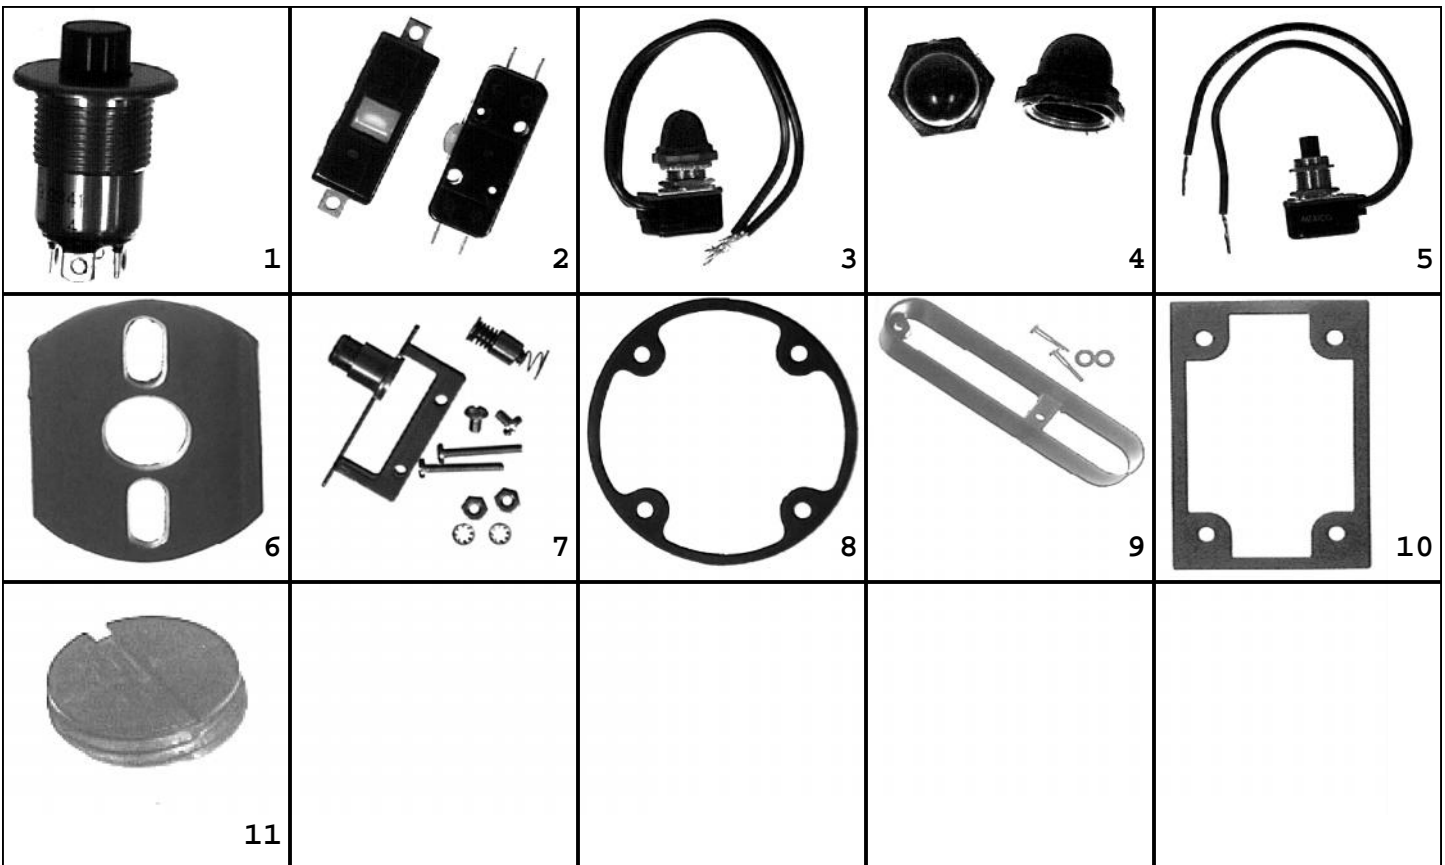

Traffic Parts,

Items with
GENERAL APPL

Pic# P/N Description:

1	2159	WRENCH, SPANNER, IRON, GALV	10" HANDLE
	5727	PAINT, TOUCH UP, DARK GREEN	12 OZ SPRAY CAN
	5728	PAINT, TOUCH UP, YELLOW	12 OZ SPRAY CAN

Component parts for PUSHBUTTONS

2	869	PUSHBUTTON, POLICE	12 FOOT CORD W/PIGTAILS
3	3131	SEAL, POLICE PB SWITCH	
4	553	SWITCH, PUSHBUTTON	W/O RBOOT, S01, S10, T10
5	552	COVER, DUST	S01
6	4802	SWITCH, PUSHBUTTON	W/BOOT, S01, S10, T10
7	3120	SWITCH, PUSHBUTTON, W/BRKT	S02, S03
8	3819	RUBBER SHIELD, PUSHBUTTON	S03
8	2718	RUBBER SHIELD, PUSHBUTTON	EAGLE
9	6823	SWITCH, PUSHBUTTON, 1NO/1NC	S04, S06, S09, S11, T11
10	1668	SWITCH ASSY, PUSHBUTTON	S04
11	5258	SWITCH, PUSHBUTTON	S02, S03, S08

800.345.6329

127

www.trafficparts.com

©Traffic Parts, Inc.

Traffic Parts,

Component parts for
PUSHBUTTONS

Pic# P/N Description:

1	1581	SWITCH, PUSHBUTTON	S07	
2	1162	SWITCH, PB	PPB-3	
3	1143	SWITCH, PB W/SEAL COVER	PPB-3/KENTRON	
4	3132	SEAL, PB SWITCH		
5	3130	SWITCH, PB W/O COVER	PPB-3/KENTRON	
6	6061	SADDLE, PUSHBUTTON	TYPE 2 STYLE	P1
7	1669	ACTUATOR BUTT+BRKT	S04	
8	5161	GASKET, PB, TPI 3" RND	1/16" THICK, NEOPRENE	
9	7592	STANDOFF, PB, KIT(W/2 BOLT)	AL, 9X12PB TO 4.5" POLE P2	
10	7299	GASKET, PB, TPI 3"X4.5"RECT	1/16" THICK, NEOPRENE	
11	6371	PLUG, METAL	1/2"NPS, THREADED	
11	7613	PLUG, METAL	3/4"NPS, THREADED	