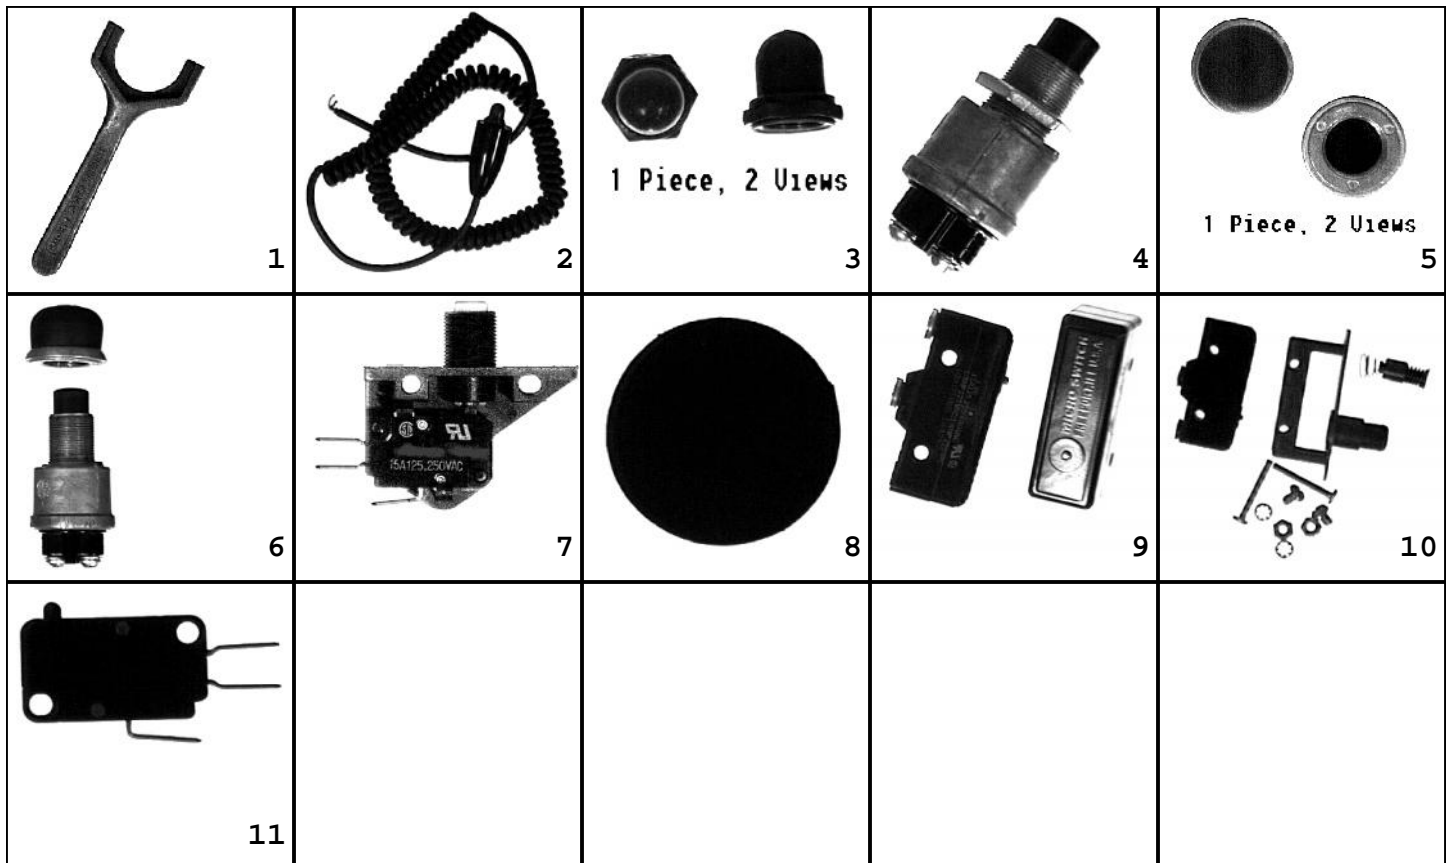

Traffic Parts,

Items with
GENERAL APPL

Pic# P/N Description:

1	2159	WRENCH, SPANNER, IRON, GALV	10" HANDLE
	5727	PAINT, TOUCH UP, DARK GREEN	12 OZ SPRAY CAN
	5728	PAINT, TOUCH UP, YELLOW	12 OZ SPRAY CAN

Component parts for PUSHBUTTONS

2	869	PUSHBUTTON, POLICE	12 FOOT CORD W/PIGTAILS
3	3131	SEAL, POLICE PB SWITCH	
4	553	SWITCH, PUSHBUTTON	W/O RBOOT, S01, S10, T10
5	552	COVER, DUST	S01
6	4802	SWITCH, PUSHBUTTON	W/BOOT, S01, S10, T10
7	3120	SWITCH, PUSHBUTTON, W/BRKT	S02, S03
8	3819	RUBBER SHIELD, PUSHBUTTON	S03
8	2718	RUBBER SHIELD, PUSHBUTTON	EAGLE
9	6823	SWITCH, PUSHBUTTON, 1NO/1NC	S04, S06, S09, S11, T11
10	1668	SWITCH ASSY, PUSHBUTTON	S04
11	5258	SWITCH, PUSHBUTTON	S02, S03, S08

800.345.6329

127

www.trafficparts.com

©Traffic Parts, Inc.

Traffic Parts,

Component parts for
PUSHBUTTONS

Pic# P/N Description:

1	1581	SWITCH, PUSHBUTTON	S07	
2	1162	SWITCH, PB	PPB-3	
3	1143	SWITCH, PB W/SEAL COVER	PPB-3/KENTRON	
4	3132	SEAL, PB SWITCH		
5	3130	SWITCH, PB W/O COVER	PPB-3/KENTRON	
6	6061	SADDLE, PUSHBUTTON	TYPE 2 STYLE	P1
7	1669	ACTUATOR BUTT+BRKT	S04	
8	5161	GASKET, PB, TPI 3" RND	1/16" THICK, NEOPRENE	
9	7592	STANDOFF, PB, KIT(W/2 BOLT)	AL, 9X12PB TO 4.5" POLE P2	
10	7299	GASKET, PB, TPI 3"X4.5"RECT	1/16" THICK, NEOPRENE	
11	6371	PLUG, METAL	1/2"NPS, THREADED	
11	7613	PLUG, METAL	3/4"NPS, THREADED	