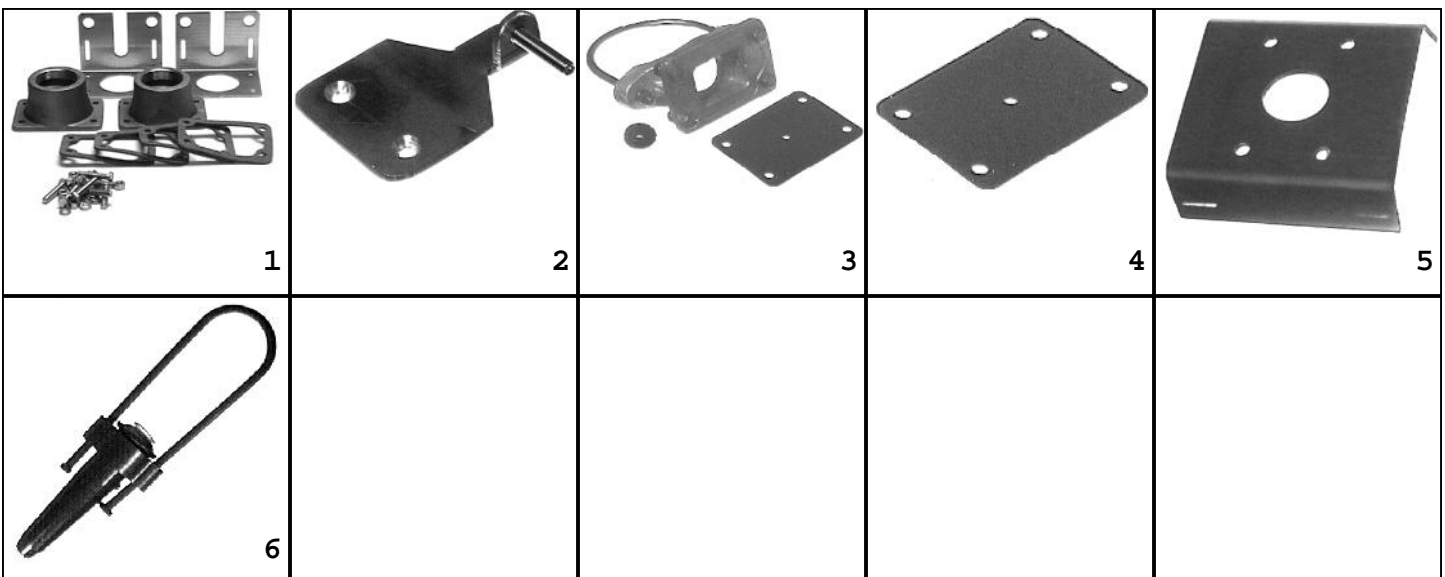

Traffic Parts,

Component parts for
CABINETS

Pic# P/N Description:

1	2873	POLE MOUNT HDWR KIT,KENTR	FOR CONTROLLER CABINET
2	2928	HINGE,DOOR	CH PCE CABINET
3	6368	CABINET MOUNTING ASSY	4.5"OD POLE,U-BOLT,4 HOLE
4	6369	GASKET,CABINET MOUNT	4 HOLE, 3MM THICK
5	7533	CABINET MTG BRKT,W/HDWR	BANDIT,H DTY,6-8" POLE
5	7190	CABINET MTG BRKT,W/HDWR	BANDIT,H DTY,10-20"POLE
	2123	ANTENNA,8 INCH	FOR XR RECEIVERS
	2124	ANTENNA,3 FOOT WHIP	FOR XT TRANSMITTERS

Selected items of POLELINE HDW

	545	GUY WIRE,EHS,(3/16"),GALV	A-COAT,7 STRAND, 80 #/MF
	734	GUY WIRE,EHS,(1/4"),GALV	A-COAT,7 STRAND,136 #/MF
	547	GUY WIRE,EHS,(5/16"),GALV	A-COAT,7 STRAND,205 #/MF
	548	GUY WIRE,EHS,(3/8"),GALV	A-COAT,7 STRAND,273 #/MF
	550	GUY WIRE,EHS,(1/2"),GALV	A-COAT,7 STRAND,517 #/MF
	549	GUY WIRE,EHS,(7/16"),GALV	A-COAT,7 STRAND,399 #/MF
6	1622	STRAND VISE,3/16"ALLGRADE	LONG BAIL 26#/C
6	1621	STRAND VISE,1/4"ALLGRADE	LONG BAIL,51#/C,50/BX MIN
6	1620	STRAND VISE,5/16"ALLGRADE	LONG BAIL,84#/C,50/BX MIN
6	1619	STRAND VISE,3/8"ALLGRADE	LONG BAIL,114#/C,50/BX MN
6	1624	STRAND VISE,3/16"ALLGRADE	SHORT BAIL 20#/C
6	1626	STRAND VISE,1/4"ALLGRADE	SHORT BAIL 45#/C
6	1625	STRAND VISE,5/16"ALLGRADE	SHORT BAIL 72#/C
6	1623	STRAND VISE,3/8"ALLGRADE	SHORT BAIL 104#/C

800.345.6329

133

www.trafficparts.com

©Traffic Parts, Inc.