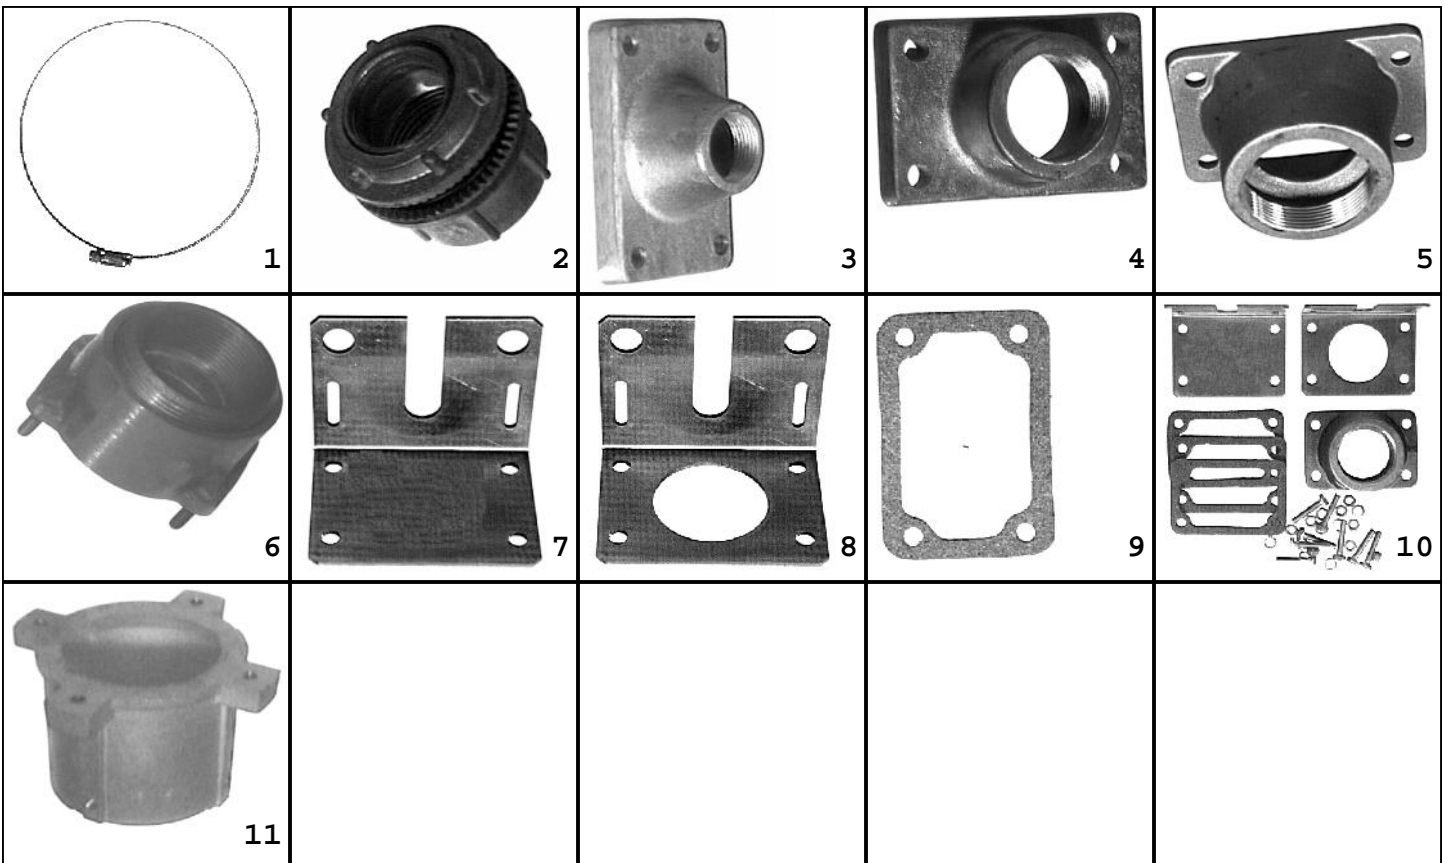

Traffic Parts,

Component parts for
FLASHER CABS

Pic# P/N Description:

1 2176 SOCKET, NEMA, FLASH RELAY 8 PIN, PANEL MOUNT

Component parts for CABINETS

2	894	FAN, BOX, 105CFM, 120VAC, BB	4 11/16" X 4 11/16" X 1 1/2"
3	948	THERMOSTAT, 70-160F	FOR FAN ASSEMBLY
4	949	FAN MOTOR ASSY, 6" VENT	W/O COVER, CH (TCF-2)
5	2711	FAN + THERMOSTAT ASSEMBLY	
6	4135	FAN MOTOR ASSY, 4" VENT	W/SHEET AL COVER P4
6	2105	FAN MOTOR ASSY, 6" VENT	W/SHEET AL COVER P4
7	397	LOCK, SLAM TYPE, W/#2 KEY	W/2 KEYS, RIGHT HAND
8	7060	LOCK, DEAD BOLT, W/#2 KEY	W/2 KEYS, RIGHT HAND
9	1566	KEY, #2, CORBIN STYLE	CONTROLLER CABINET LOCK
10	7563	KEY, BLANK, CORBIN STYLE	FOR SLAM/DEADBOLT LOCKS
11	1565	LOCK, SLAM TYPE, W/LONG KEY	POLICE, RIGHT HAND
12	369	KEY, LONG, POLICE	CORBIN STYLE LOCK
13	2441	BRACKET, SIGN, BANDING	W/SS BOLT+WASHER (50/BOX)

800.345.6329

131

www.trafficparts.com

©Traffic Parts, Inc.

Traffic Parts,

Component parts for
CABINETS

Pic# P/N Description:

1	2152	CLAMP, GEAR, 1/2" BAND	4.5"-6.5" RANGE, 100/BX
2	2590	HUB, MYERS, 3/4"	
2	2591	HUB, MYERS, 1"	
2	6097	HUB, MYERS, 2"	
	6095	GROMMET, EPDM	5/8"X7/8"X1/16" GROOVE
3	4806	HUB PLATE, 4 HOLE	.75"FNPS P2
3	2872	HUB PLATE, 4 HOLE	1"FNPS P2
4	3481	HUB PLATE, 4 HOLE	1.25"FNPS P2
4	3570	HUB PLATE, 4 HOLE	1.5"FNPS P2
5	1254	HUB PLATE, 4 HOLE	2"FNPS P2
6	1275	HUB PLATE, 4 HOLE	2.5"FNPS P2
7	1253	HUB PLATE, MOUNT BRACKET	BLANK, W/SLOT P2
8	1252	HUB PLATE, MOUNT BRACKET	W/HOLE & SLOT, 3" HOLE P2
9	1255	GASKET, CORK	FOR HUBPLATES
10	1593	POLE MOUNT HDWR KIT, CROUS	FOR CONTROLLER CABINET
11	3011	POST TOP ADAPTER, CABINET	PEDESTAL MT, AL, 6.5"C/C P4
11	7335	POST TOP ADAPT ASSY, CAB	PEDESTAL MNT, AL, W/HDWR
	840	POST TOP ADAPTER, CABINET	PEDESTAL MT, BRONZE P4