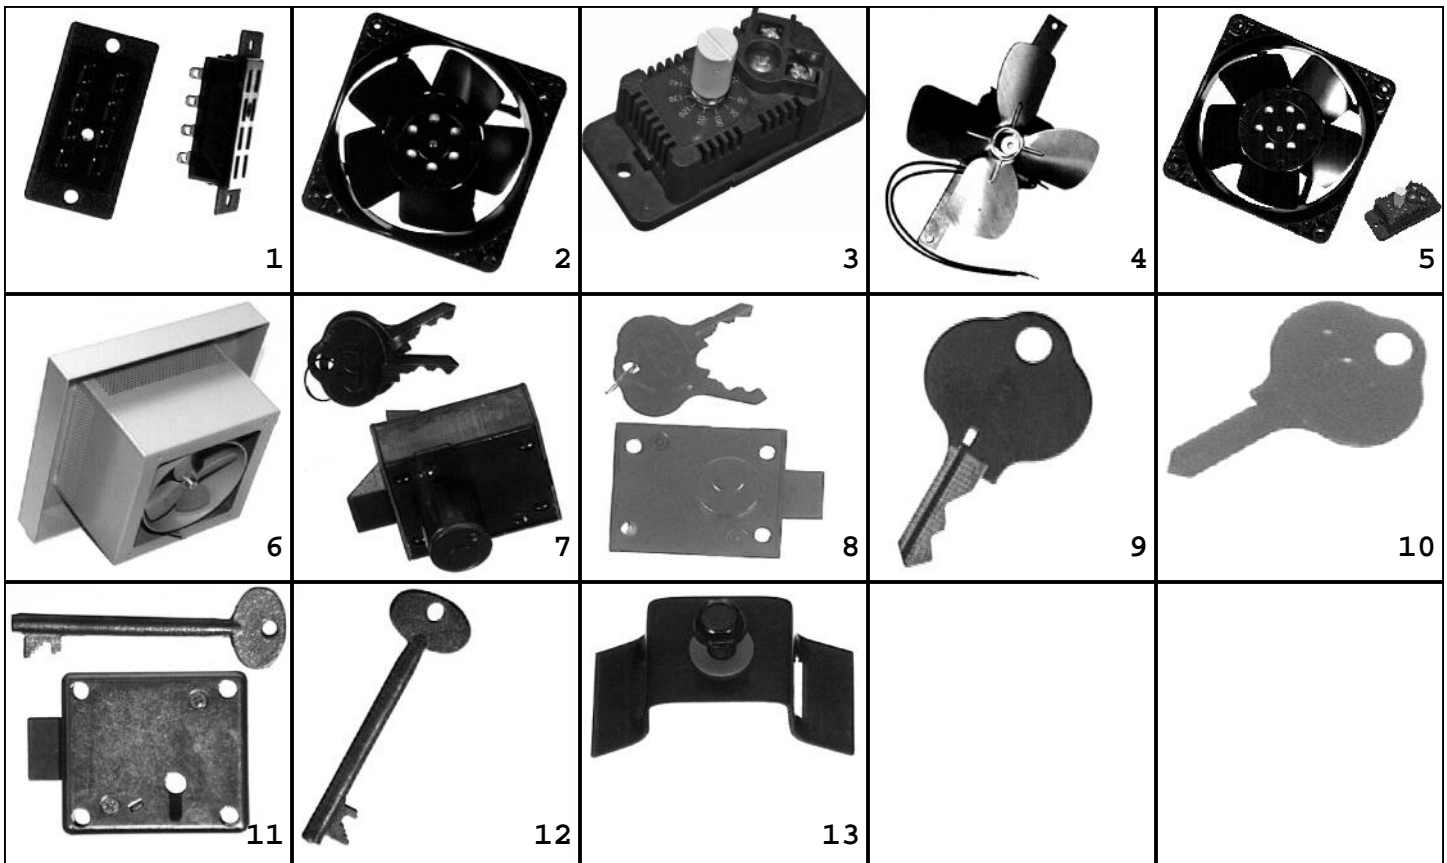

Traffic Parts,

Component parts for
FLASHER CABS

Pic# P/N Description:

1 2176 SOCKET, NEMA, FLASH RELAY 8 PIN, PANEL MOUNT

Component parts for CABINETS

2	894	FAN, BOX, 105CFM, 120VAC, BB	4 11/16" X 4 11/16" X 1 1/2"
3	948	THERMOSTAT, 70-160F	FOR FAN ASSEMBLY
4	949	FAN MOTOR ASSY, 6" VENT	W/O COVER, CH (TCF-2)
5	2711	FAN + THERMOSTAT ASSEMBLY	
6	4135	FAN MOTOR ASSY, 4" VENT	W/SHEET AL COVER P4
6	2105	FAN MOTOR ASSY, 6" VENT	W/SHEET AL COVER P4
7	397	LOCK, SLAM TYPE, W/#2 KEY	W/2 KEYS, RIGHT HAND
8	7060	LOCK, DEAD BOLT, W/#2 KEY	W/2 KEYS, RIGHT HAND
9	1566	KEY, #2, CORBIN STYLE	CONTROLLER CABINET LOCK
10	7563	KEY, BLANK, CORBIN STYLE	FOR SLAM/DEADBOLT LOCKS
11	1565	LOCK, SLAM TYPE, W/LONG KEY	POLICE, RIGHT HAND
12	369	KEY, LONG, POLICE	CORBIN STYLE LOCK
13	2441	BRACKET, SIGN, BANDING	W/SS BOLT+WASHER (50/BOX)

800.345.6329

131

www.trafficparts.com

©Traffic Parts, Inc.

Traffic Parts,

Component parts for
CABINETS

Pic# P/N Description:

1	2152	CLAMP, GEAR, 1/2" BAND	4.5"-6.5" RANGE, 100/BX
2	2590	HUB, MYERS, 3/4"	
2	2591	HUB, MYERS, 1"	
2	6097	HUB, MYERS, 2"	
	6095	GROMMET, EPDM	5/8"X7/8"X1/16" GROOVE
3	4806	HUB PLATE, 4 HOLE	.75"FNPS P2
3	2872	HUB PLATE, 4 HOLE	1"FNPS P2
4	3481	HUB PLATE, 4 HOLE	1.25"FNPS P2
4	3570	HUB PLATE, 4 HOLE	1.5"FNPS P2
5	1254	HUB PLATE, 4 HOLE	2"FNPS P2
6	1275	HUB PLATE, 4 HOLE	2.5"FNPS P2
7	1253	HUB PLATE, MOUNT BRACKET	BLANK, W/SLOT P2
8	1252	HUB PLATE, MOUNT BRACKET	W/HOLE & SLOT, 3" HOLE P2
9	1255	GASKET, CORK	FOR HUBPLATES
10	1593	POLE MOUNT HDWR KIT, CROUS	FOR CONTROLLER CABINET
11	3011	POST TOP ADAPTER, CABINET	PEDESTAL MT, AL, 6.5"C/C P4
11	7335	POST TOP ADAPT ASSY, CAB	PEDESTAL MNT, AL, W/HDWR
	840	POST TOP ADAPTER, CABINET	PEDESTAL MT, BRONZE P4