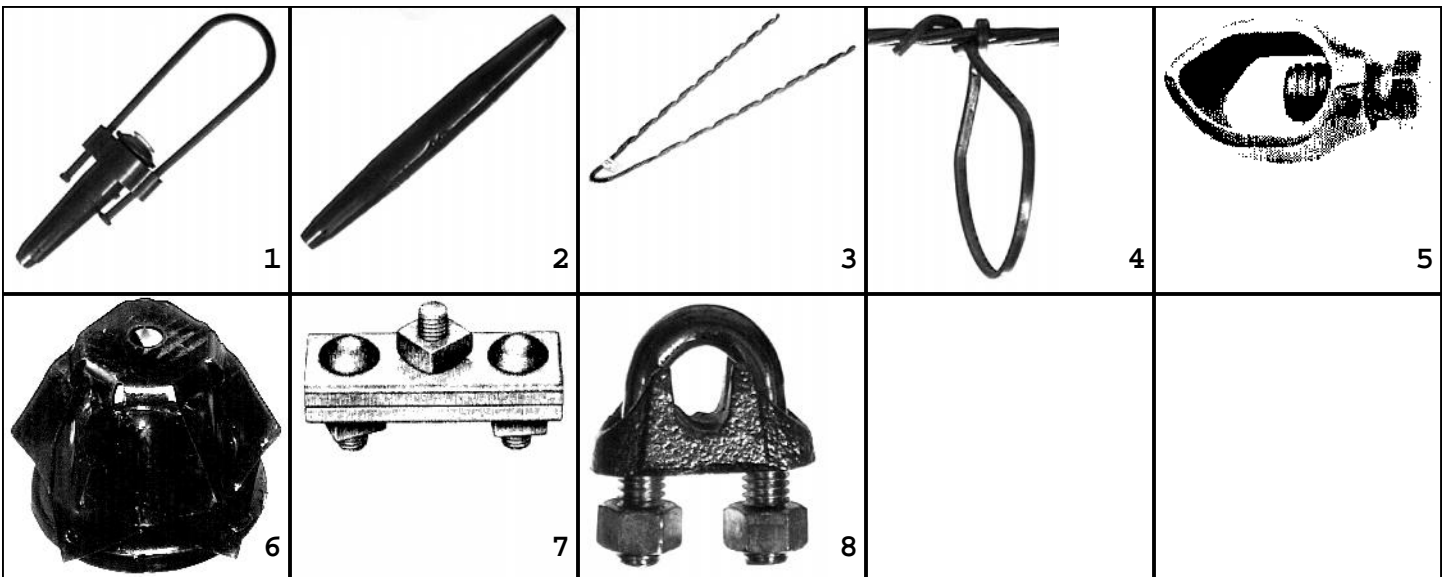

800.345.6329

133

www.trafficparts.com

©Traffic Parts, Inc.

Traffic Parts,

Selected items of
POLELINE HDW

Pic# P/N Description:

1	7169	STRAND VISE, 1/4", UNIV GR	SHORT BAIL, 62#/C, 50/BOX
1	7171	STRAND VISE, 3/8", UNIV GR	SHORT BAIL, 132#/C
1	7167	STRAND VISE, 1/2", UNIV GR	LONG BAIL, 260#/C, 20/BOX
1	7170	STRAND VISE, 3/8", UNIV GR	XLONG BAIL, 164#/C, 25/BOX
2	2155	STRAND LINK, 1/4"	33#/C
2	2154	STRAND LINK, 5/16"	62#/C
2	2156	STRAND LINK, 3/8"	88#/C
3	2264	DEADEND, GUY, 1/4", GALV	B-COAT, 48#/C, YELLOW
3	2262	DEADEND, GUY, 5/16", GALV	B-COAT, 78#/C, BLACK
3	2263	DEADEND, GUY, 3/8", GALV	B-COAT, 102#/C, ORANGE
4	2525	CABLE RING, 2"X1/4", GALV	54#/M
4	2524	CABLE RING, 2"X5/16", GALV	54#/M
4	2523	CABLE RING, 2"X3/8", GALV	54#/M
	4307	GUY GUARD, YELLOW, 8'	100#/C, 25/BOX
5	4309	GROUND ROD CLMP, BRNZ, 5/8"	HEX HEAD, 12#/C, 100/BOX
5	4308	GROUND ROD CLMP, BRNZ, 3/4"	HEX HEAD, 27#/C, 100/BOX
	4312	CU CLAD GRND ROD, 5/8"X8'	685#/C, 5/BOX
	4311	CU CLAD GRND ROD, 5/8"X10'	860#/C, 5/BOX
	4310	CU CLAD GRND ROD, 3/4"X8'	995#/C, 5/BOX
6	4315	8-WAY EXP ANCHR, 6", NO ROD	509#/C, 12/BOX, 70 SQ IN
6	4313	8-WAY EXP ANCHR, 8", NO ROD	960#/C, 6/BOX, 135 SQ IN
7	4361	GUY CLAMP, 4", 3 BOLT	3/16-7/16 GUY, 160#/C, 50/BX
7	4316	GUY CLAMP, 6", 3 BOLT	5/16-1/2 GUY, 256#/C, 25/BX
8	4323	GUY CLIP, 1/4"	14#/C, 200/BX
8	4325	GUY CLIP, 3/8"	30#/C, 200/BX
8	4324	GUY CLIP, 1/2"	48#/C, 100/BX