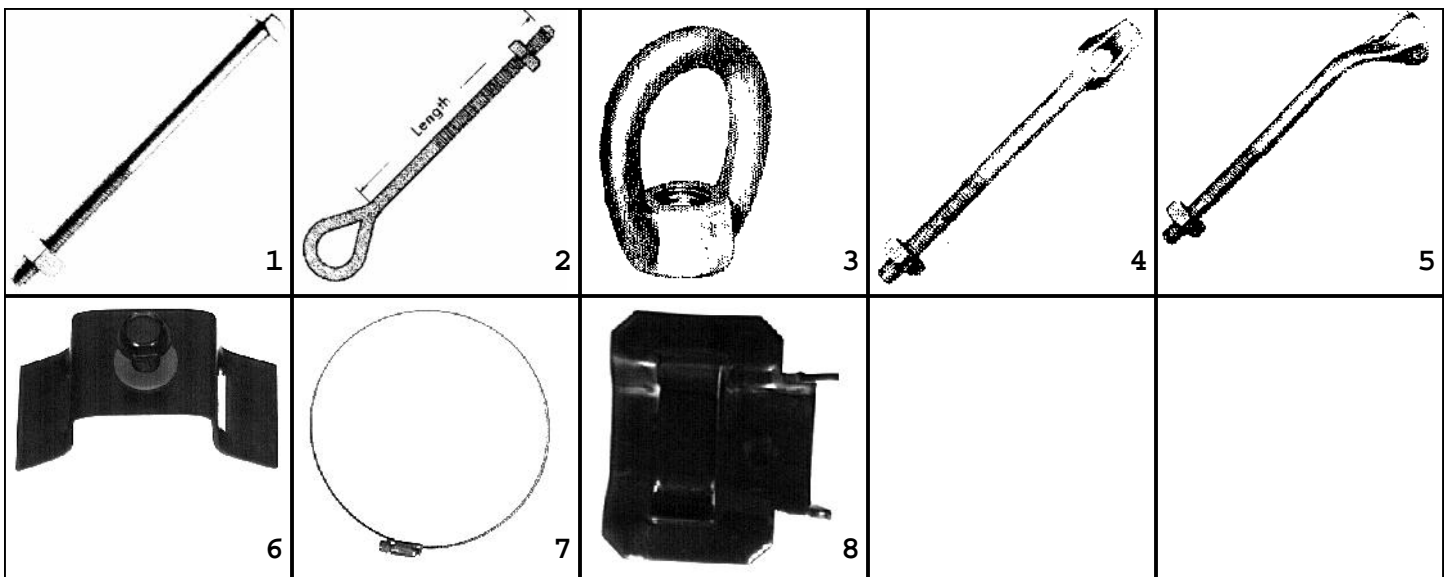

Traffic Parts,

Selected items of
POLELINE HDW

Pic# P/N Description:

1	4354	MACHINE BOLT W/NUT, GALV	5/8"X20", 170#/C, 40/BOX
2	4349	OVAL EYEBOLT W/NUT	5/8"X10", 146#/C, 50/BOX
2	4348	OVAL EYEBOLT W/NUT	5/8"X12", 156#/C, 50/BOX
2	4347	OVAL EYEBOLT W/NUT	5/8"X14", 168#/C, 25/BOX
2	6989	OVAL EYEBOLT, W/NUT	5/8"X18", 190#/C, 25/BOX
2	4344	OVAL EYEBOLT W/NUT	3/4"X10", 200#/C, 25/BOX
2	4346	OVAL EYEBOLT W/NUT	3/4"X12", 220#/C, 25/BOX
3	4319	OVAL EYENUT, 5/8"	54#/C, 100/BX
3	4318	OVAL EYENUT, 3/4"	53#/C, 100/BX
4	4343	STRT THIMBLEYE BOLT W/NUT	5/8"X8", 120#/C, 50/BOX
4	4342	STRT THIMBLEYE BOLT W/NUT	5/8"X10", 136#/C, 50/BOX
4	4341	STRT THIMBLEYE BOLT W/NUT	5/8"X12", 150#/C, 50/BOX
4	101	STRT THIMBLEYE BOLT W/NUT	5/8"X14", 50/BOX
4	4340	STRT THIMBLEYE BOLT W/NUT	5/8"X16", 188#/C, 25/BOX
5	4339	ANGLE THIMBLEYE BLT W/NUT	5/8"X10", 136#/C, 50/BOX
5	4338	ANGLE THIMBLEYE BLT W/NUT	5/8"X12", 150#/C, 50/BOX
5	4337	ANGLE THIMBLEYE BLT W/NUT	5/8"X14", 164#/C, 25/BOX

Component parts for BANDING

6	2441	BRACKET, SIGN, BANDING	W/SS BOLT+WASHER(50/BOX)
	3491	CLAMP, FREE END	10"DIA X 3/4"W, SS(25/BOX)
7	2152	CLAMP, GEAR, 1/2" BAND	4.5"-6.5" RANGE, 100/BX
8	4017	BANDING BUCKLES, 1/2"	201 SS (100/BOX)
8	4016	BANDING BUCKLES, 5/8"	201 SS (100/BOX)

800.345.6329

136

www.trafficparts.com

©Traffic Parts, Inc.