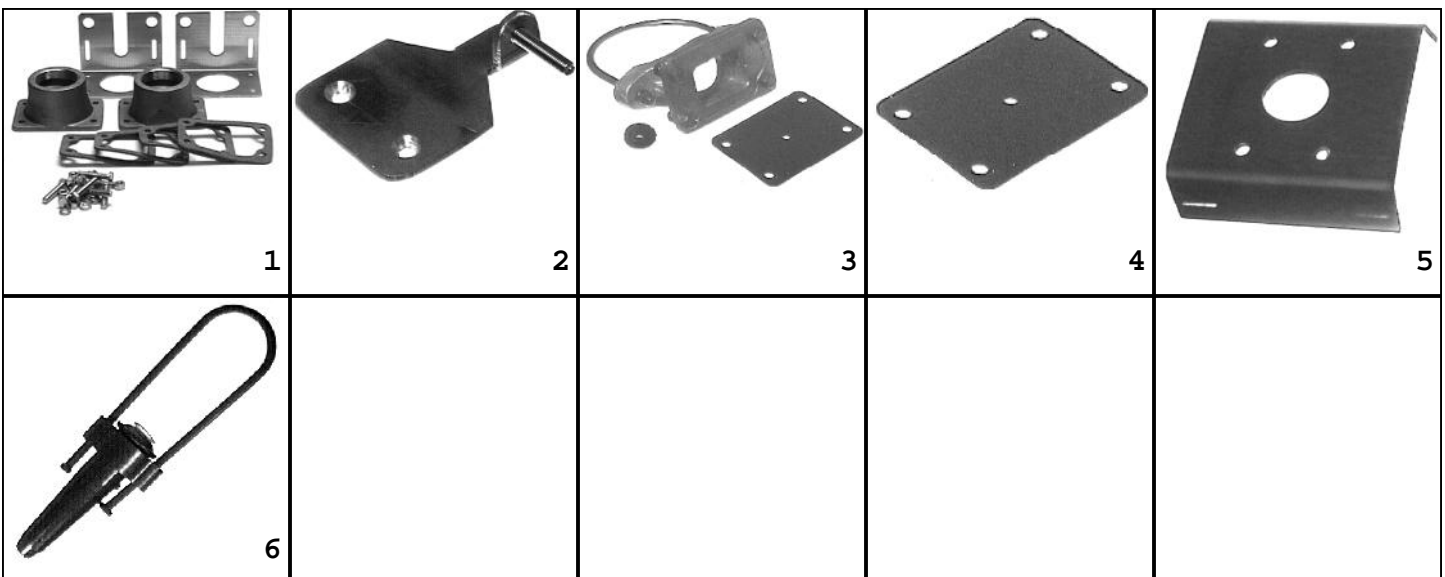

Traffic Parts,

Component parts for
CABINETS

Pic# P/N Description:

1	2873	POLE MOUNT HDWR KIT,KENTR	FOR CONTROLLER CABINET
2	2928	HINGE,DOOR	CH PCE CABINET
3	6368	CABINET MOUNTING ASSY	4.5"OD POLE,U-BOLT,4 HOLE
4	6369	GASKET,CABINET MOUNT	4 HOLE, 3MM THICK
5	7533	CABINET MTG BRKT,W/HDWR	BANDIT,H DTY,6-8" POLE
5	7190	CABINET MTG BRKT,W/HDWR	BANDIT,H DTY,10-20"POLE
	2123	ANTENNA,8 INCH	FOR XR RECEIVERS
	2124	ANTENNA,3 FOOT WHIP	FOR XT TRANSMITTERS

800.345.6329

133

www.trafficparts.com

©Traffic Parts, Inc.

Traffic Parts,

Selected items of
POLELINE HDW

Pic# P/N Description:

1	7169	STRAND VISE, 1/4", UNIV GR	SHORT BAIL, 62#/C, 50/BOX
1	7171	STRAND VISE, 3/8", UNIV GR	SHORT BAIL, 132#/C
1	7167	STRAND VISE, 1/2", UNIV GR	LONG BAIL, 260#/C, 20/BOX
1	7170	STRAND VISE, 3/8", UNIV GR	XLONG BAIL, 164#/C, 25/BOX
2	2155	STRAND LINK, 1/4"	33#/C
2	2154	STRAND LINK, 5/16"	62#/C
2	2156	STRAND LINK, 3/8"	88#/C
3	2264	DEADEND, GUY, 1/4", GALV	B-COAT, 48#/C, YELLOW
3	2262	DEADEND, GUY, 5/16", GALV	B-COAT, 78#/C, BLACK
3	2263	DEADEND, GUY, 3/8", GALV	B-COAT, 102#/C, ORANGE
4	2525	CABLE RING, 2"X1/4", GALV	54#/M
4	2524	CABLE RING, 2"X5/16", GALV	54#/M
4	2523	CABLE RING, 2"X3/8", GALV	54#/M
	4307	GUY GUARD, YELLOW, 8'	100#/C, 25/BOX
5	4309	GROUND ROD CLMP, BRNZ, 5/8"	HEX HEAD, 12#/C, 100/BOX
5	4308	GROUND ROD CLMP, BRNZ, 3/4"	HEX HEAD, 27#/C, 100/BOX
	4312	CU CLAD GRND ROD, 5/8"X8'	685#/C, 5/BOX
	4311	CU CLAD GRND ROD, 5/8"X10'	860#/C, 5/BOX
	4310	CU CLAD GRND ROD, 3/4"X8'	995#/C, 5/BOX
6	4315	8-WAY EXP ANCHR, 6", NO ROD	509#/C, 12/BOX, 70 SQ IN
6	4313	8-WAY EXP ANCHR, 8", NO ROD	960#/C, 6/BOX, 135 SQ IN
7	4361	GUY CLAMP, 4", 3 BOLT	3/16-7/16 GUY, 160#/C, 50/BX
7	4316	GUY CLAMP, 6", 3 BOLT	5/16-1/2 GUY, 256#/C, 25/BX
8	4323	GUY CLIP, 1/4"	14#/C, 200/BX
8	4325	GUY CLIP, 3/8"	30#/C, 200/BX
8	4324	GUY CLIP, 1/2"	48#/C, 100/BX