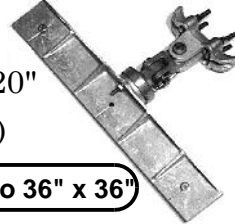

## Ball & Socket

Signs up to 24" x 30"

#1681 (Span Wire)

#4200 (Mast Arm)

## Swivel, Wind Dump

Signs up to 24" x 30"

#6193 (10"  
Blade)

#6192 (20"  
Blade)

Signs up to 36" x 36"