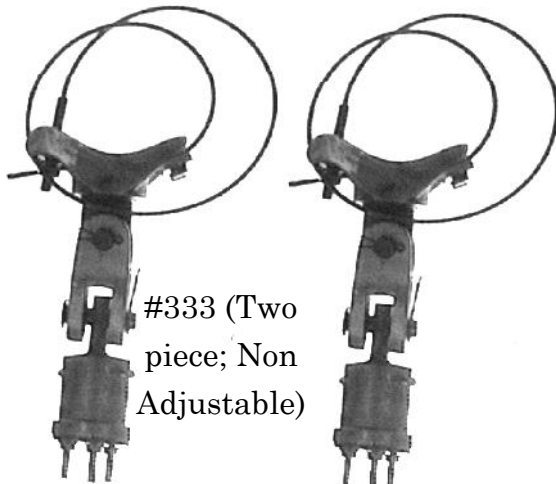

Tristud Sign Mounting, Wind Dumping

#333 (Two
piece; Non
Adjustable)