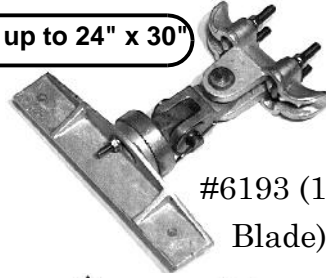

## Ball & Socket

Signs up to 24" x 30"

#1681 (Span Wire)

#4200 (Mast Arm)

## Swivel, Wind Dump

Signs up to 24" x 30"

#6193 (10"  
Blade)

#6192 (20"  
Blade)

Signs up to 36" x 36"

## Heavy Duty

Signs up to 36" x 36"

#1762