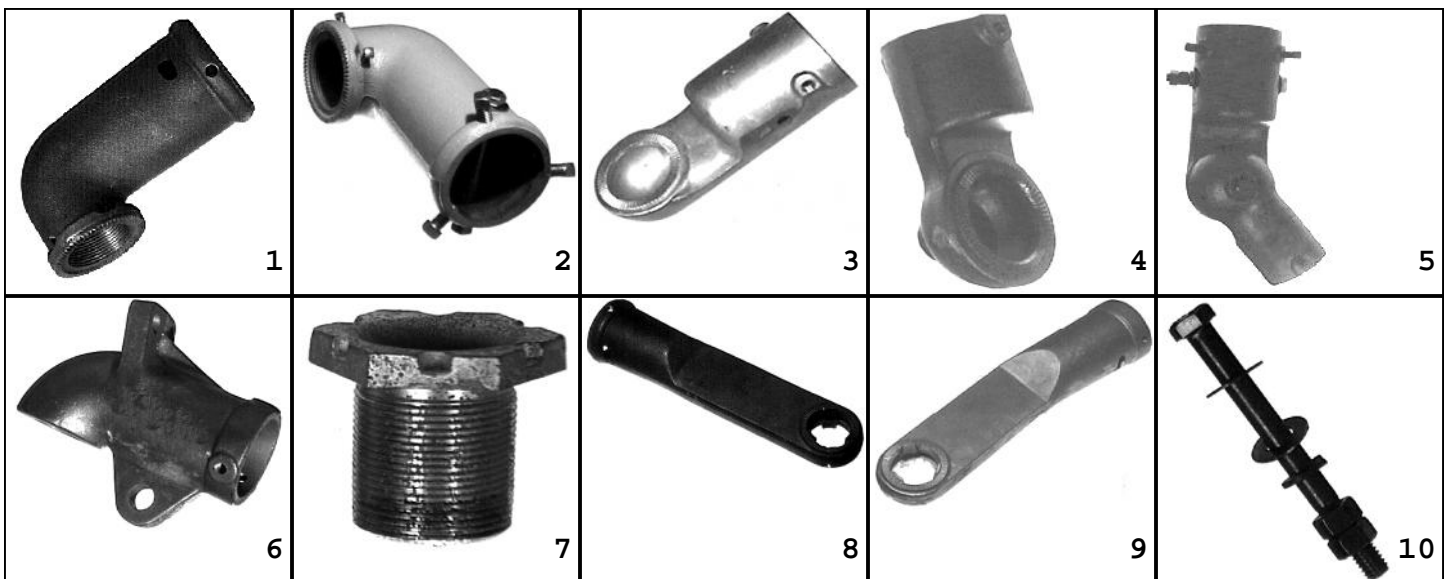

Traffic Parts,

Component parts for
MAST ARM

Pic# P/N Description:

1	2996	PLUMBIZER, ELBOW, IRON	P3
1	646	PLUMBIZER, ELBOW, ALUM	P3
1	3027	PLUMBIZER, ELBOW, BRONZE	P3
2	5272	MAST ARM MOUNT ASSY, IRON	ELBOW PLUMB, HORIZ MNT, YEL
3	2037	TENION MOUNT, 2", AL	TO ARTICUL
4	6987	ARTIC MOUNT, AL	TO 1.5"FNPSL, W/O HDWR
5	6113	TENION MOUNT, 2", ARTIC, AL	1.5"NPSL
6	4395	PLUMBIZER, CLEVIS, IRON	P2
7	2593	LOCK NIPPLE, FE, GALV, HEX	2"LONG, FOR NPSL
7	5617	LOCK NIPPLE, ALUM, HEX	2"LONG, FOR NPSL
7	5618	LOCK NIPPLE, BRNZ, HEX	2"LONG, FOR NPSL
8	2997	PLUMBIZER, ELEVATOR, IRON	STRAIGHT, CASTING
8	3028	PLUMBIZER, ELEVATOR, ALUM	STRAIGHT, CASTING
8	3017	PLUMBIZER, ELEVATOR, BRONZE	STRAIGHT, CASTING
9	6291	PLUMBIZER, ELEVATOR, IRON	BENT, CASTING
9	6196	PLUMBIZER, ELEVATOR, ALUM	BENT, CASTING
9	6292	PLUMBIZER, ELEVATOR, BRONZE	BENT, CASTING
10	4481	BOLT KIT, PLUMBIZERS, SS	3/8X4, WSHR, LKWSHR, NUT

800.345.6329

113

www.trafficparts.com

©Traffic Parts, Inc.

Traffic Parts,

Component parts for MAST ARM

Pic# P/N Description:

1	5193	CLEVIS HANGER, IRON	3/4"X3/4", W/PINS, SPC COLR
1	5117	CLEVIS HANGER, AL	3/4"X3/4", W/PINS P2
1	5119	CLEVIS HANGER, AL	1/2"X1/2", W/PINS P2
2	3715	MAST ARM MOUNT ASSY, IRON	1W, END MOUNT, W/O CLSRS
3	3000	MAST ARM MOUNT ASSY, IRON	ELBOW PLUMB, TX SPEC, YEL
4	4137	MAST ARM MOUNT ASSY, IRON	1W, MID MOUNT, W/CLOSURE
5	4138	MAST ARM MOUNT ASSY, IRON	1W, MID MOUNT, W/O CLSRS
6	4136	MAST ARM MOUNT ASSY, IRON	1W, END MOUNT, W/CLOSURE