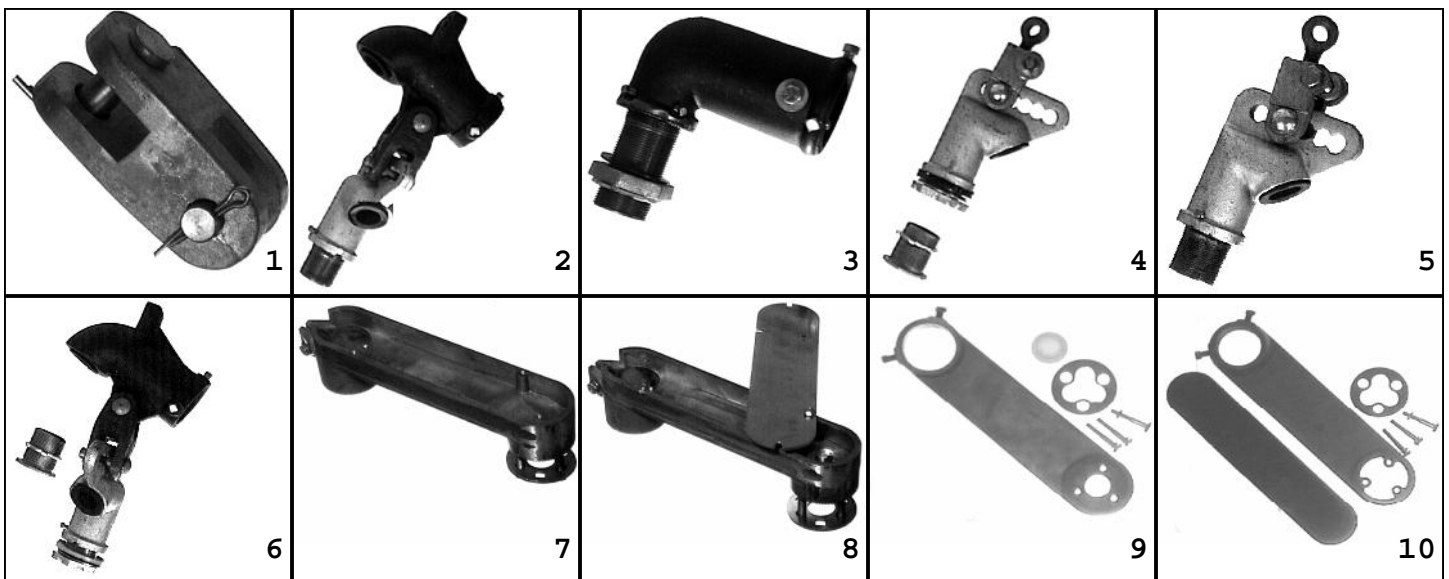

800.345.6329

113

www.trafficparts.com

©Traffic Parts, Inc.

Traffic Parts,

Component parts for MAST ARM

Pic# P/N Description:

1	5193	CLEVIS HANGER, IRON	3/4"X3/4", W/PINS, SPC COLR
1	5117	CLEVIS HANGER, AL	3/4"X3/4", W/PINS P2
1	5119	CLEVIS HANGER, AL	1/2"X1/2", W/PINS P2
2	3715	MAST ARM MOUNT ASSY, IRON	1W, END MOUNT, W/O CLSRS
3	3000	MAST ARM MOUNT ASSY, IRON	ELBOW PLUMB, TX SPEC, YEL
4	4137	MAST ARM MOUNT ASSY, IRON	1W, MID MOUNT, W/CLOSURE
5	4138	MAST ARM MOUNT ASSY, IRON	1W, MID MOUNT, W/O CLSRS
6	4136	MAST ARM MOUNT ASSY, IRON	1W, END MOUNT, W/CLOSURE

Component parts for EZBRAC

7	6076	ARM ASSY, 9", SLIP, TRISTUD	CLOSED END, PLTHDW, 2SS P3
7	6077	ARM ASSY, 9", SLIP, TRISTUD	FOR 1" CGB, PLTHDW, 2SS P3
7	6078	ARM ASSY, 9", SLIP, TRISTUD	FOR 3/4" CGB, PLTHDW, 2SS P3
7	5237	ARM ASSY, 9", SLIP, TRISTUD	CLOSED END, PLTHDW, YEL
7	5238	ARM ASSY, 9", SLIP, TRISTUD	FOR 3/4" CGB, PLTHDW, YEL
7	5239	ARM ASSY, 9", SLIP, TRISTUD	FOR 1" CGB, PLTHDW, YEL
8	6079	ARM ASSY, 9", SLIP, TRISTUD	W/HOLE+CVR, PLTHDW, 2SS P3
8	5619	ARM ASSY, 9", SLIP, TRISTUD	W/HOLE+COVER, PLTHDW P3
9	7642	ARM ASSY, 9", SLIP, TRIBOLT	FOR 3/4" CGB, PLTHDW, 2SS P3
10	7643	ARM ASSY, 9", SLIP, TRIBOLT	W/HOLE+CVR, PLTHDW, 2SS P3